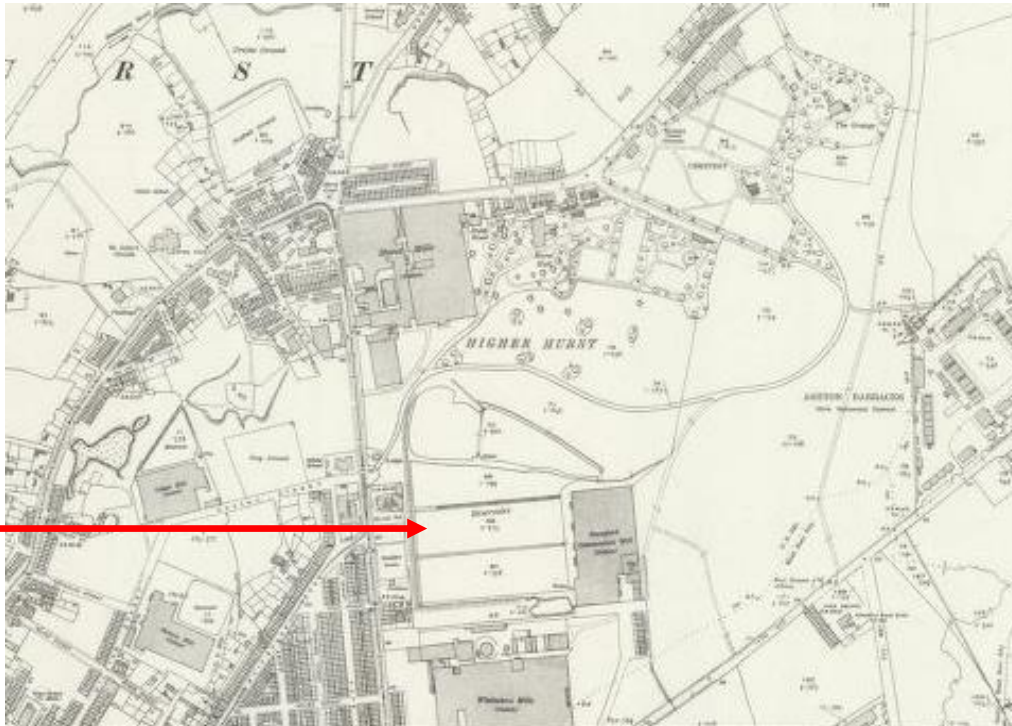

22/00818/FUL

New residential development of 32 no units consisting of 18no 3 bedroom houses and 14no 4 bedroom houses with associated car parking and landscaping.

Land at the end of Fern Lodge Drive, Ashton-under-Lyne

Historic Map Dated: 1922

Aerial Photograph Dated: 1949